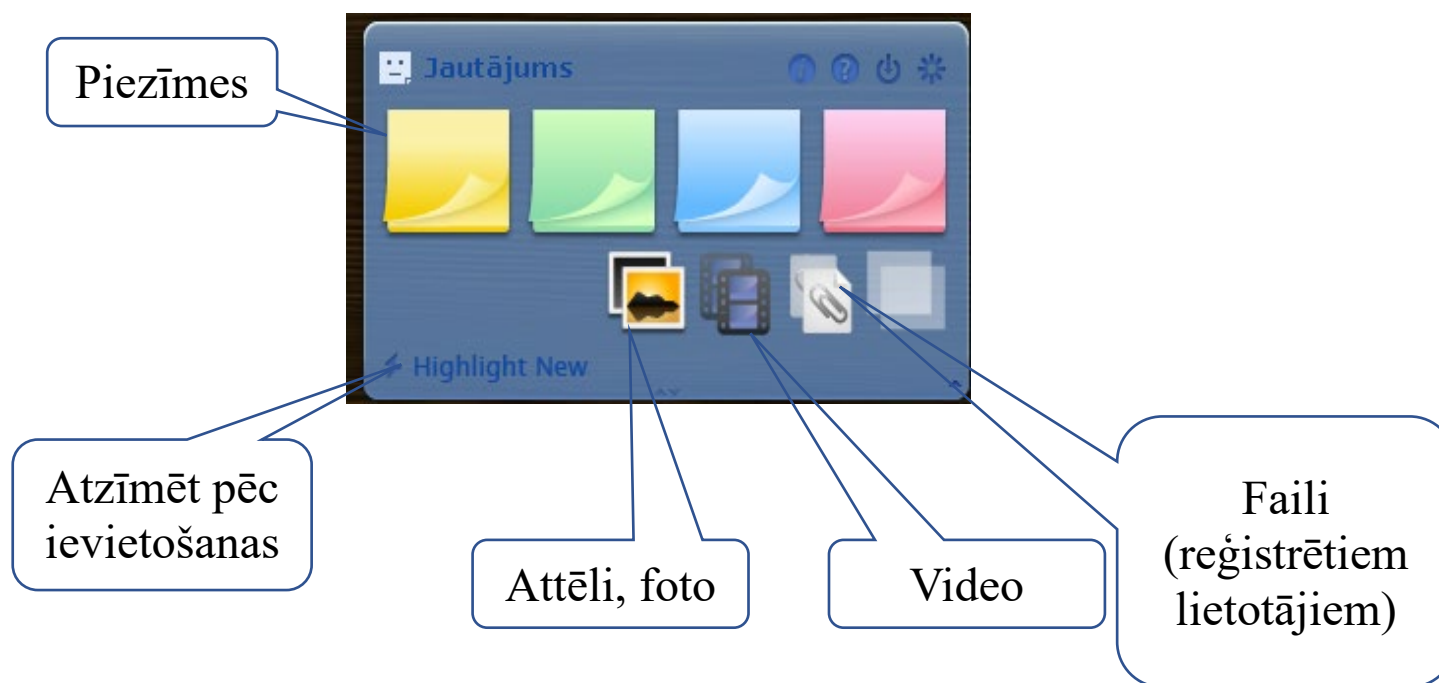

Tīmekļa līmlapiņas „Lino”

Šis pakalpojums nodrošina reģistrētiem lietotājiem (*lino users*) vai nereģistrētiem lietotājiem (*quests*) tīmekļa vietnē uz virtuāla ziņojuma dēļa izvietot līmlapiņas ar informāciju

LINOIT

- ❖ Katrs lietotājs var noteikt trīs līmeņu pieejas tiesības savam virtuālajam ziņojumu dēlim:
 - *Public* – publiski pieejams
 - *Friends* – ierobežota pieeja
 - *Private* – pieejams tikai lietotājam
- ❖ Lino var lietot uz jebkura datora – skolā, mājās, darbā
- ❖ Lino ir izstrādāts arī iPhone/iPad lietotājiem
- ❖ Lino var lietot mobilā telefona lietotāji

Neregistrētam lietotājam sūta saiti

Līmlapiņas struktūra.

LINOIT

The screenshot shows the LINOIT interface with several callout boxes pointing to specific features:

- Vieta teksta ievadei**: Points to the large yellow text input area.
- Info logs (autors, ...)**: Points to the top-left corner of the interface.
- Smaidini**: Points to the font size and style icons.
- Kalendārs**: Points to the 'Due Date' field with a calendar icon.
- Teksta noformēšana**: Points to the text formatting options, including font color and background color.
- Līmlapinas fons**: Points to the background color selection palette.
- Izlīmēt**: Points to the 'Post' button.
- Atcelt**: Points to the '[Cancel]' button.

Attēla pievienošana

A screenshot of a photo upload dialog box. At the top, there is a dashed rectangular box containing a small square icon of a landscape with a sun and mountains, and the word "photo" written below it. Below this box, there is a text input field labeled "Image:" followed by a "Browse..." button. Underneath, there are three radio buttons for "Size": "Small", "Medium" (which is selected), and "Large". Below that, there are three radio buttons for "Type": "Normal" (which is selected), "No Shadow", and "Frame". At the bottom right, there are two buttons: "[Cancel]" and "Post".